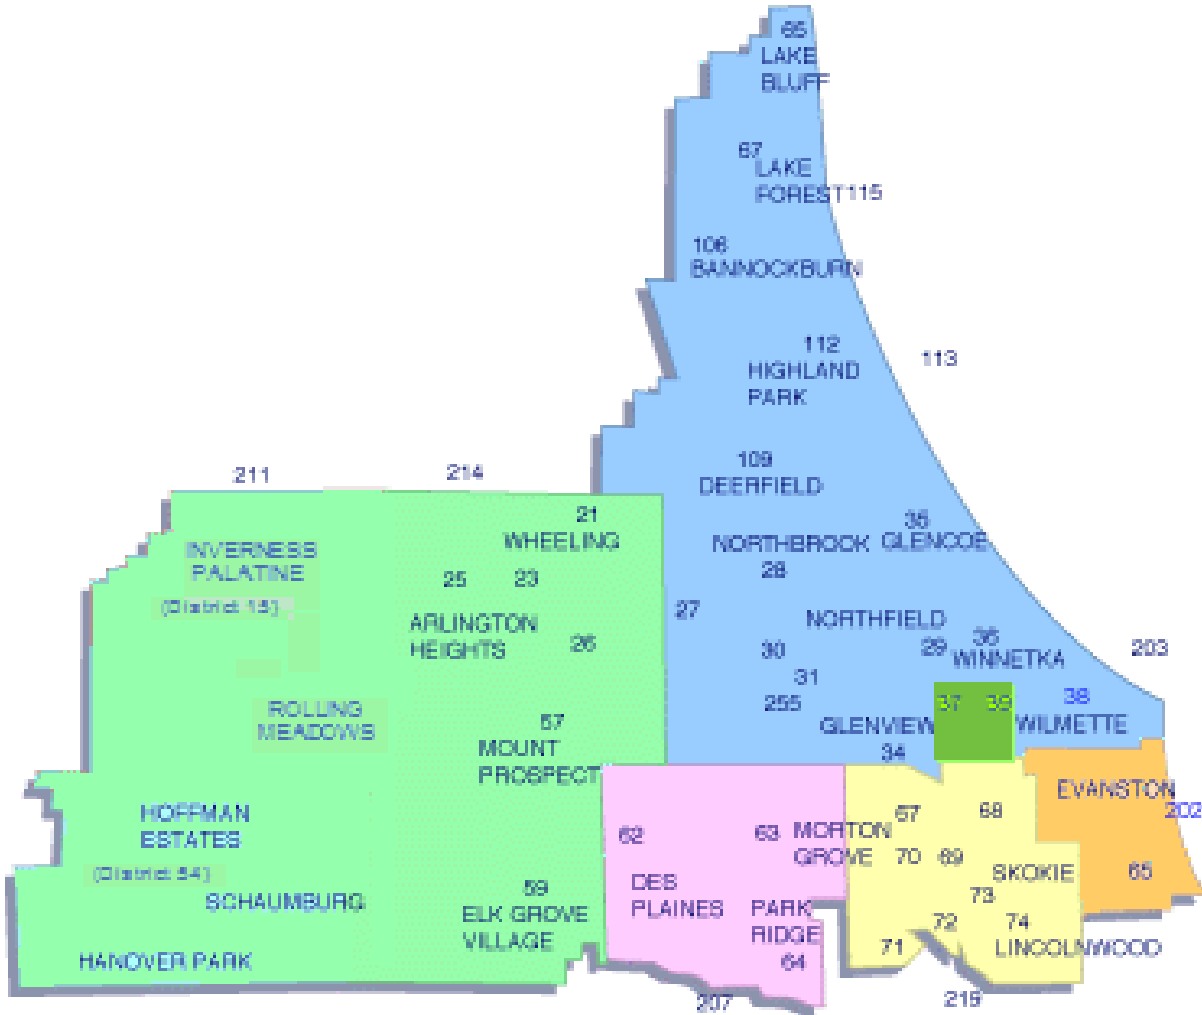

Deaf and Hard of Hearing Program Boundaries

Lake County School Districts

65, 67, 106, 109, 112, 113, 115

Cook County School Districts

21, 23, 25, 26, 27, 28, 29, 30, 31, 34, 35, 36, 37, 38, 39, 57, 59, 62, 63, 64, 65, 67, 68, 69, 70, 71, 72, 73, 73.5, 74, 202, 203, 207, 211, 214, 219, 225