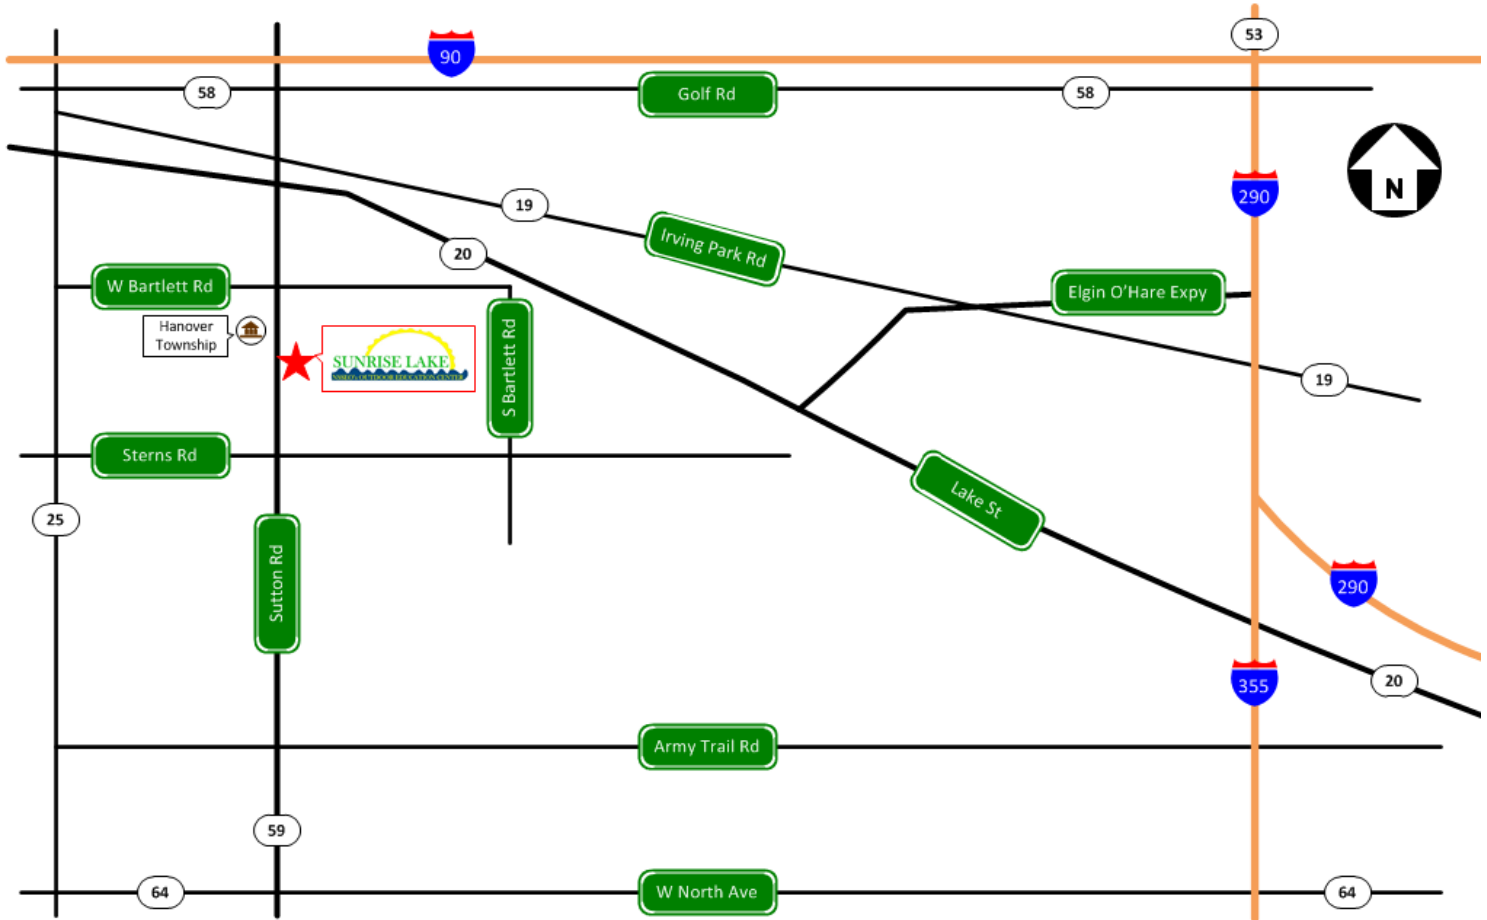

MAP TO:
Sunrise Lake Outdoor Education Center (SLOEC)
7N749 Route 59
Bartlett, IL 60103
(630)830-0146

DIRECTIONS
Via Expressways

From the Northeast:
Take Rt. 53 South to I- 90 West,
Exit onto Rt. 59 South (Left),
South (left) to SLOEC,
SLOEC on your Left

From the Southeast:
Take I-355 North to Army Trail Rd. Exit,
Go West (Left) on Army Trail Rd.,
North (Right) onto Rt. 59 to SLOEC,
SLOEC on your Right

Note:

Google Maps for “Sunrise Lake OEC, Bartlett, IL” is accurate.
Mapquest places Sunrise south of where SLOEC is actually located.