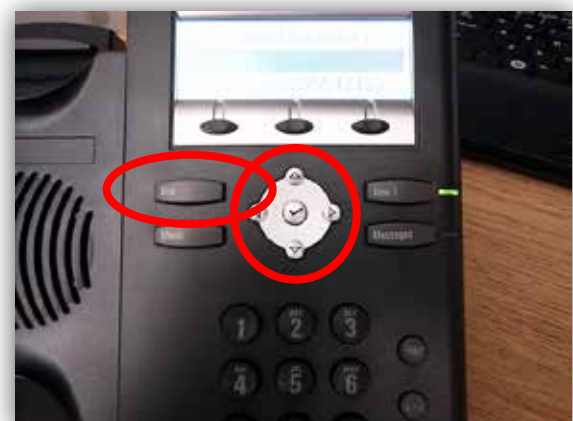

Cudatel Speed Dial Procedures

To access the speed dial feature on the IP 335 (fig. 1) telephone, follow these steps:

- Press the soft key under the word **More** (fig. 1), which will bring up a sub menu with the word **Dir**

Or

- Lift the handset, which will activate the Enter Number screen (fig. 2)
- Press the soft key under the word **Dir** (fig. 2).
- The Contact Directory screen will appear (fig. 3)
- Press the down arrow key to highlight your choice and press the dial button (fig. 4).

Figure 1

Figure 2

Figure 3

Figure 4