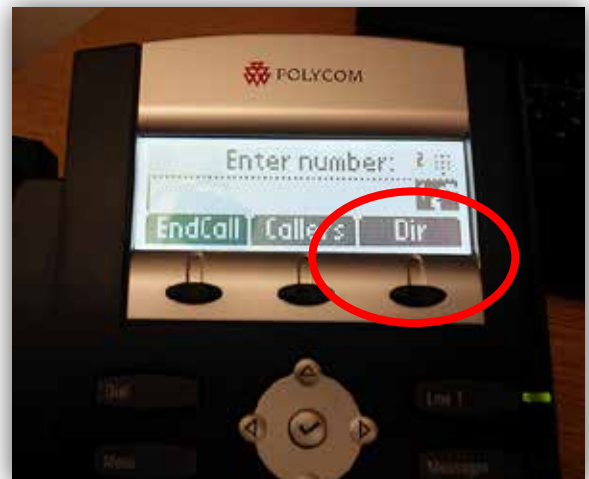

Or

- Lift the handset, which will activate the Enter Number screen (fig. 2)
- Press the soft key under the word **Dir** (fig. 2).
- The Contact Directory screen will appear (fig. 3)
- Press the down arrow key to highlight your choice and press the dial button (fig. 4).

Figure 1

Figure 2

Figure 3

Figure 4